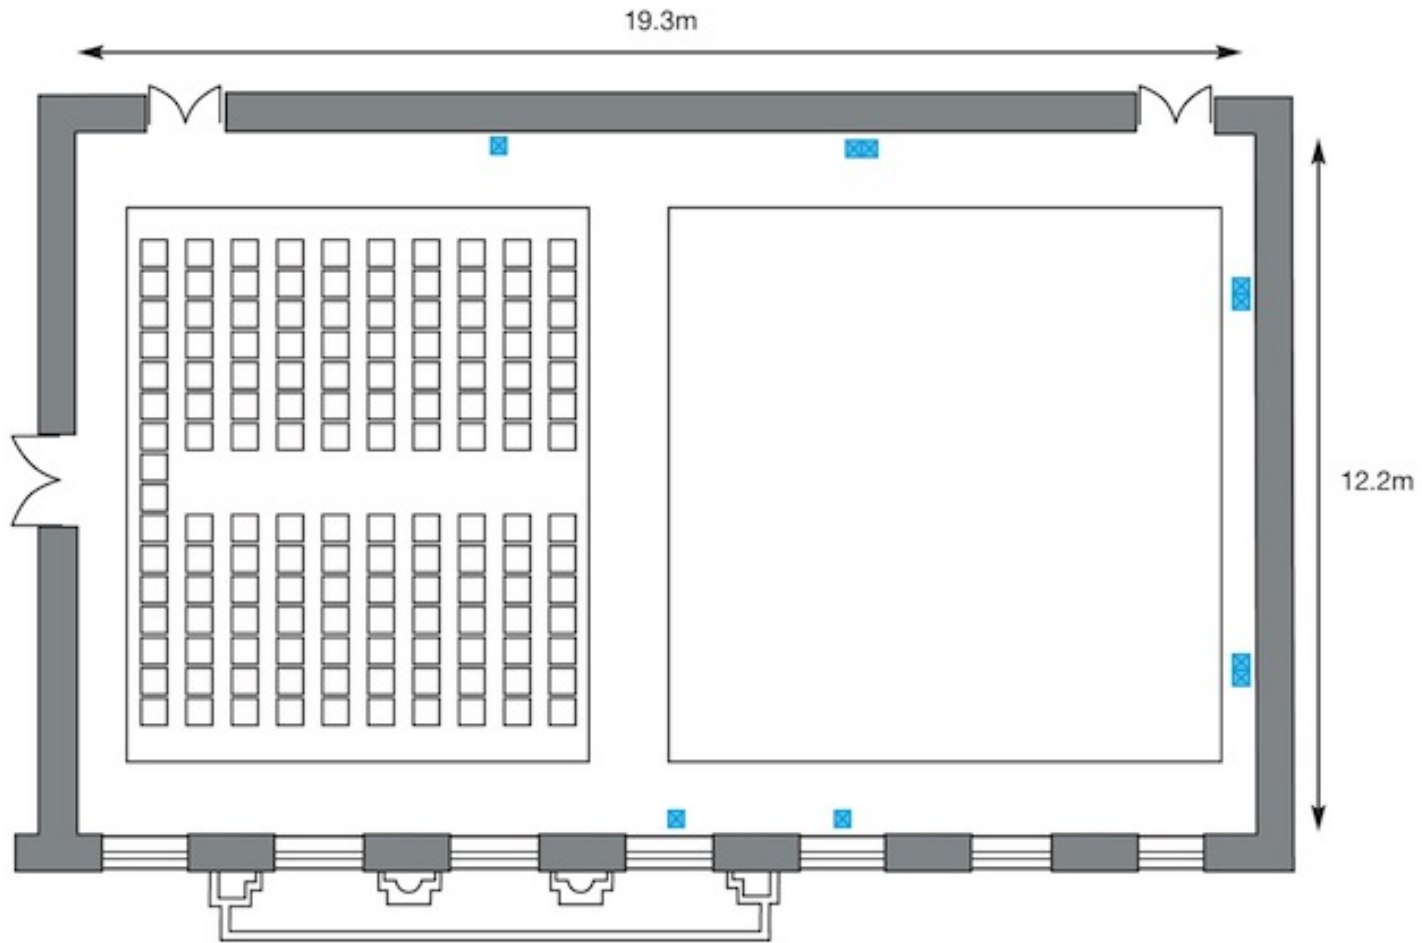

# Beacon Room

Please note that all measurements are approximate

# Victoria Room – theatre space

Please note that all measurements are approximate

# Victoria Room

Please note that all measurements are approximate

# Main Hall (without seating)