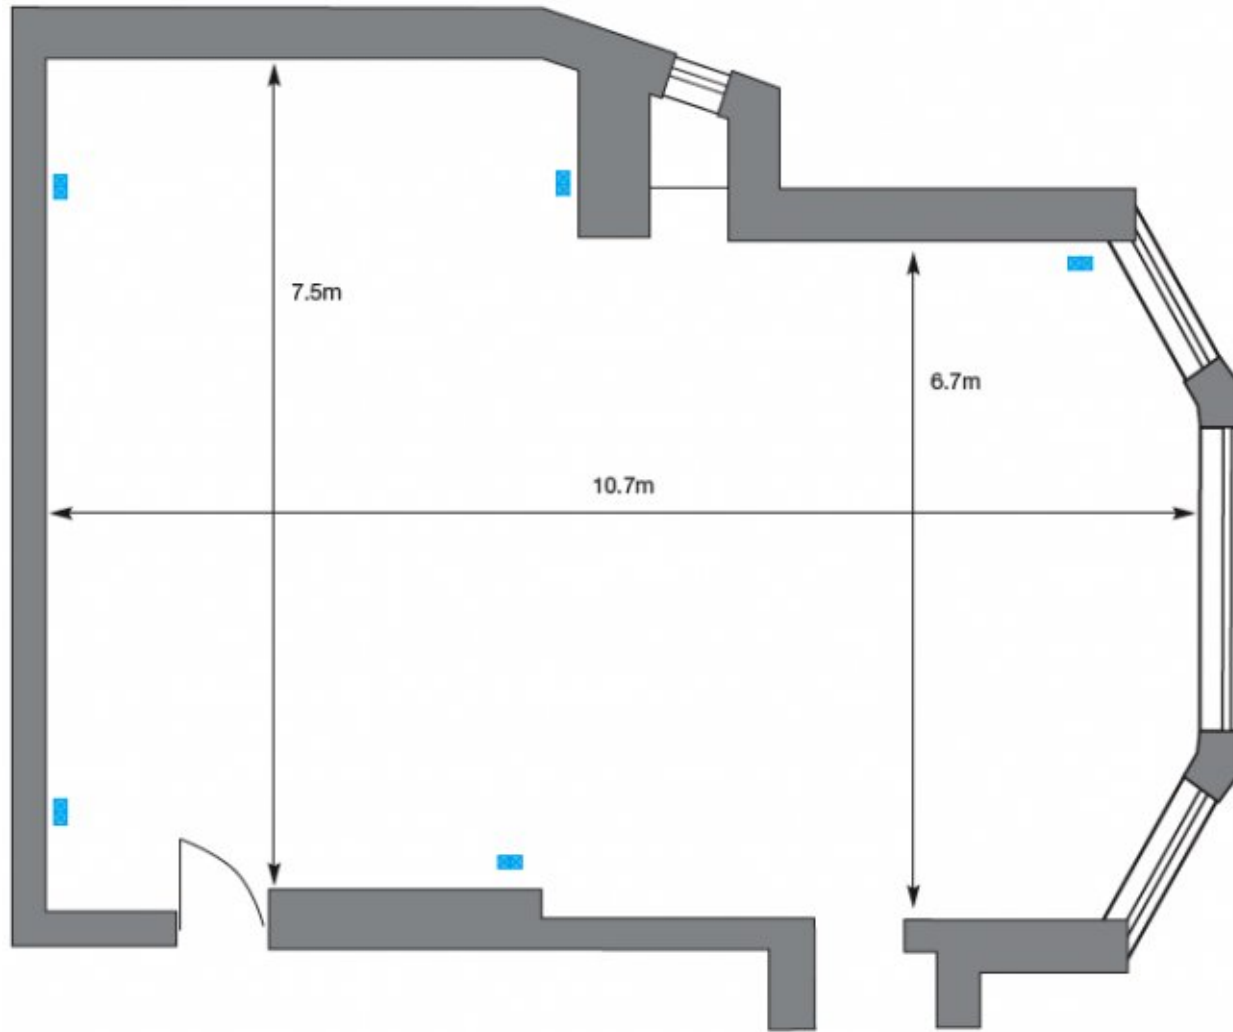

# Beacon Room

Please note that all measurements are approximate

# Victoria Room – theatre space

Please note that all measurements are approximate

# Victoria Room

Please note that all measurements are approximate

# Main Hall (without seating)